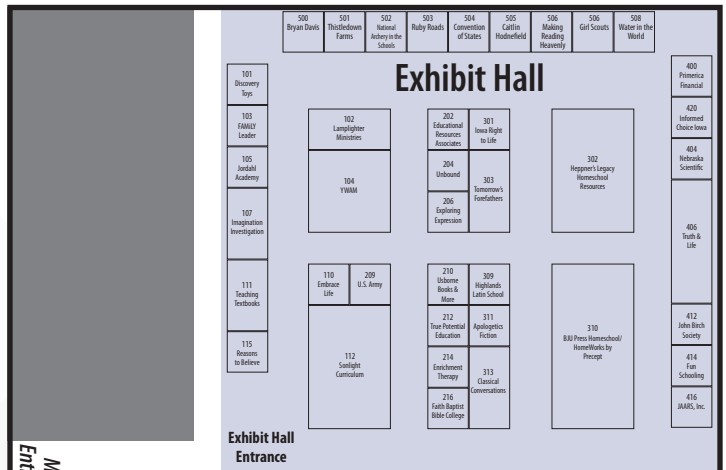

Facility Map

Student Center 1st Floor

Student Center 2nd Floor

- 1 Homeschool Iowa Info Booth
- 2 Homeschool Iowa Regional Reps
- ★ Speaker Booths
- ◆ Heidi St. John and Rob Rienow Booths
- H HSLDA Booth
- 📻 Rhino Recordings Booth
Purchase your conference recordings HERE!

Johnson Wellness Center