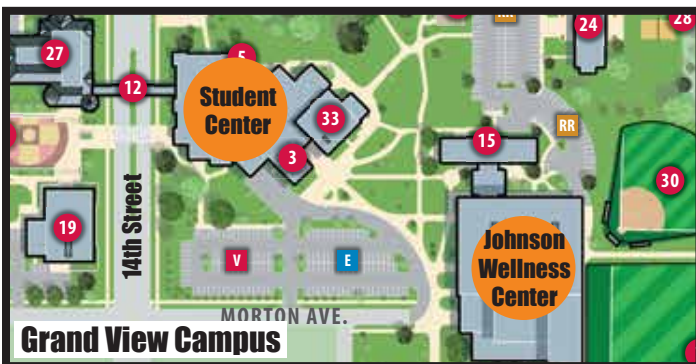

Facility Map

Student Center 1st Floor

Student Center 2nd Floor

- 1 Homeschool Iowa Info Booth
- 2 Homeschool Iowa Regional Reps
- ★ Speaker Booths
- ◆ Heidi St. John and Rob Rienow Booths
- H HSLDA Booth
- 📻 Rhino Recordings Booth
Purchase your conference recordings HERE!

Johnson Wellness Center