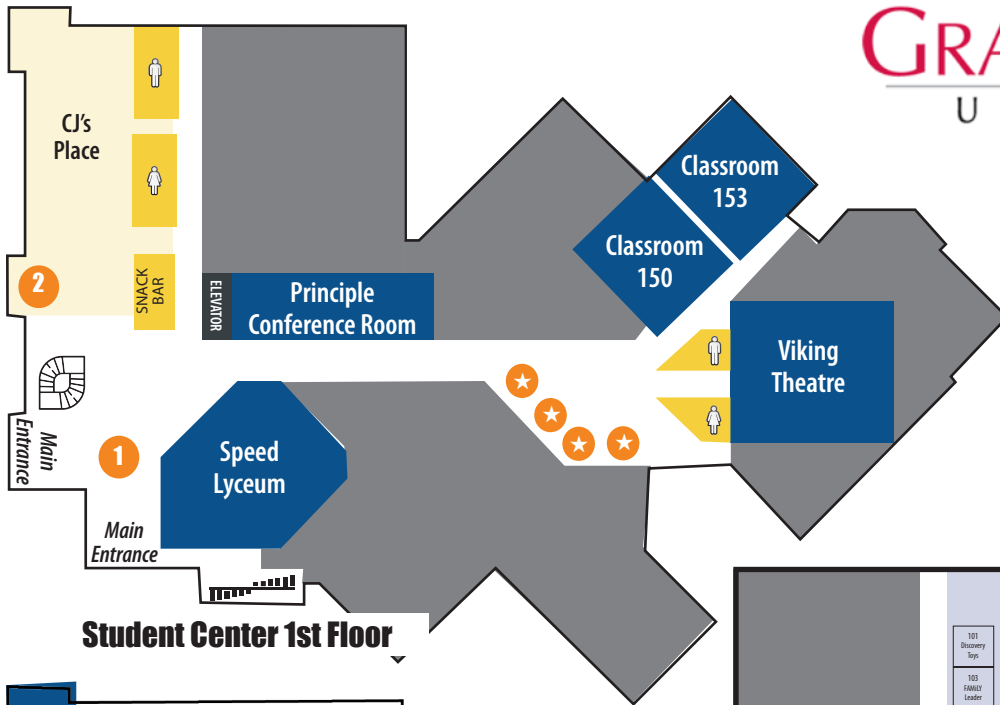

Facility Map

Student Center 1st Floor

Student Center 2nd Floor

- 1 Homeschool Iowa Info Booth
- 2 Homeschool Iowa Regional Reps
- ★ Speaker Booths
- ◆ Heidi St. John and Rob Rienow Booths
- H HSLDA Booth
- 📻 Rhino Recordings Booth
Purchase your conference recordings HERE!

Johnson Wellness Center