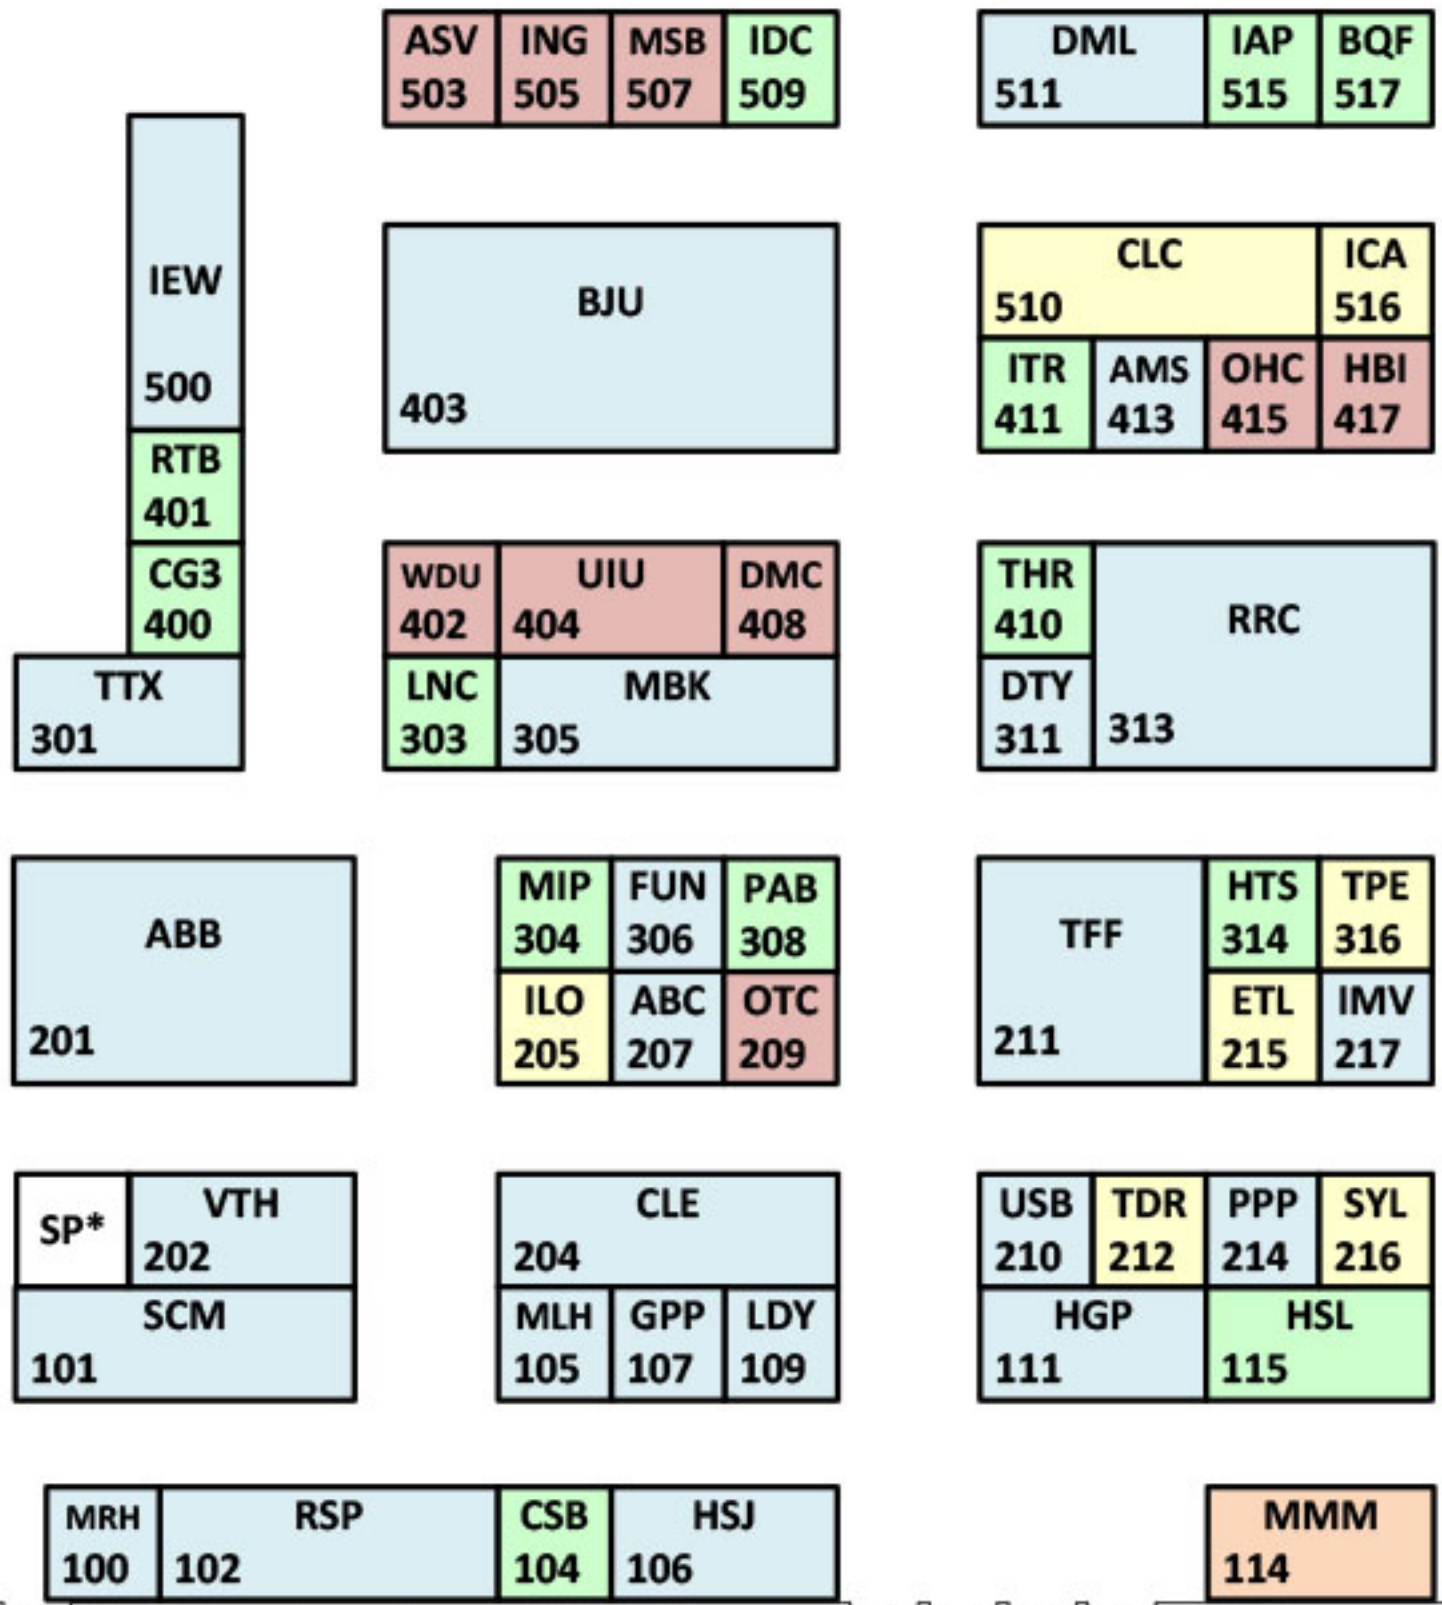

conference 2018 EXHIBIT HALL

Key:

- Books, curricula, educational materials
- Schools and tutors
- Post-secondary prep, colleges & trades
- Education & support organizations
- Network of Iowa Christian Home Educators (NICHE)

Concessions →

Entrance

Workshops & Rhino Recordings

*SP=Stroller Parking