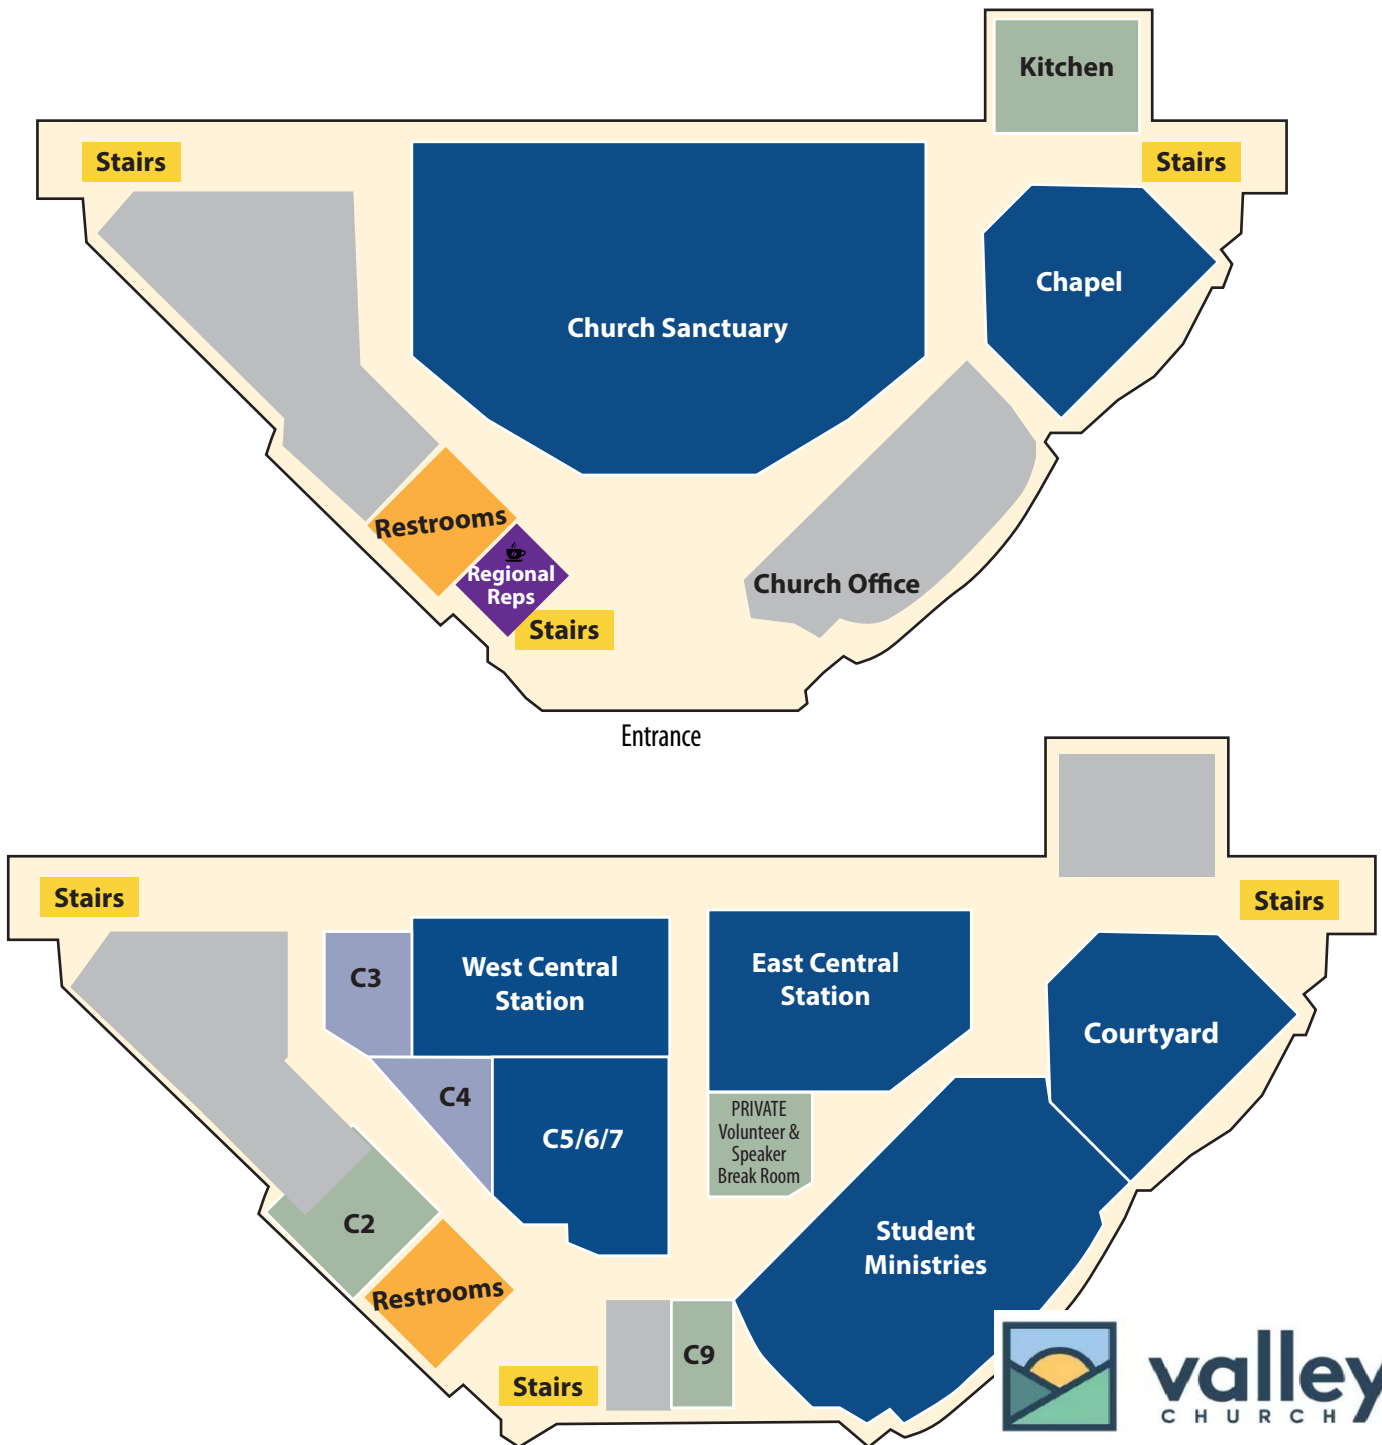

2019 Conference Facility Map

- Registration, lunch pick-up and the Homeschool Iowa Information Booth will be in the church foyer.
- Workshops will be held in the Sanctuary, Chapel, West Central Station, East Central Station, C5/6/7, and Courtyard rooms.
- The snack bar is in the Student Ministries room in the lower level of the church.
- Mothers Room & Toddler Town are in C3 and C4 in the lower level of the church.
- The Exhibit Hall is across the street at the Valley Community Center.

valley
CHURCH

4343 Fuller Rd, West Des Moines, IA 50265